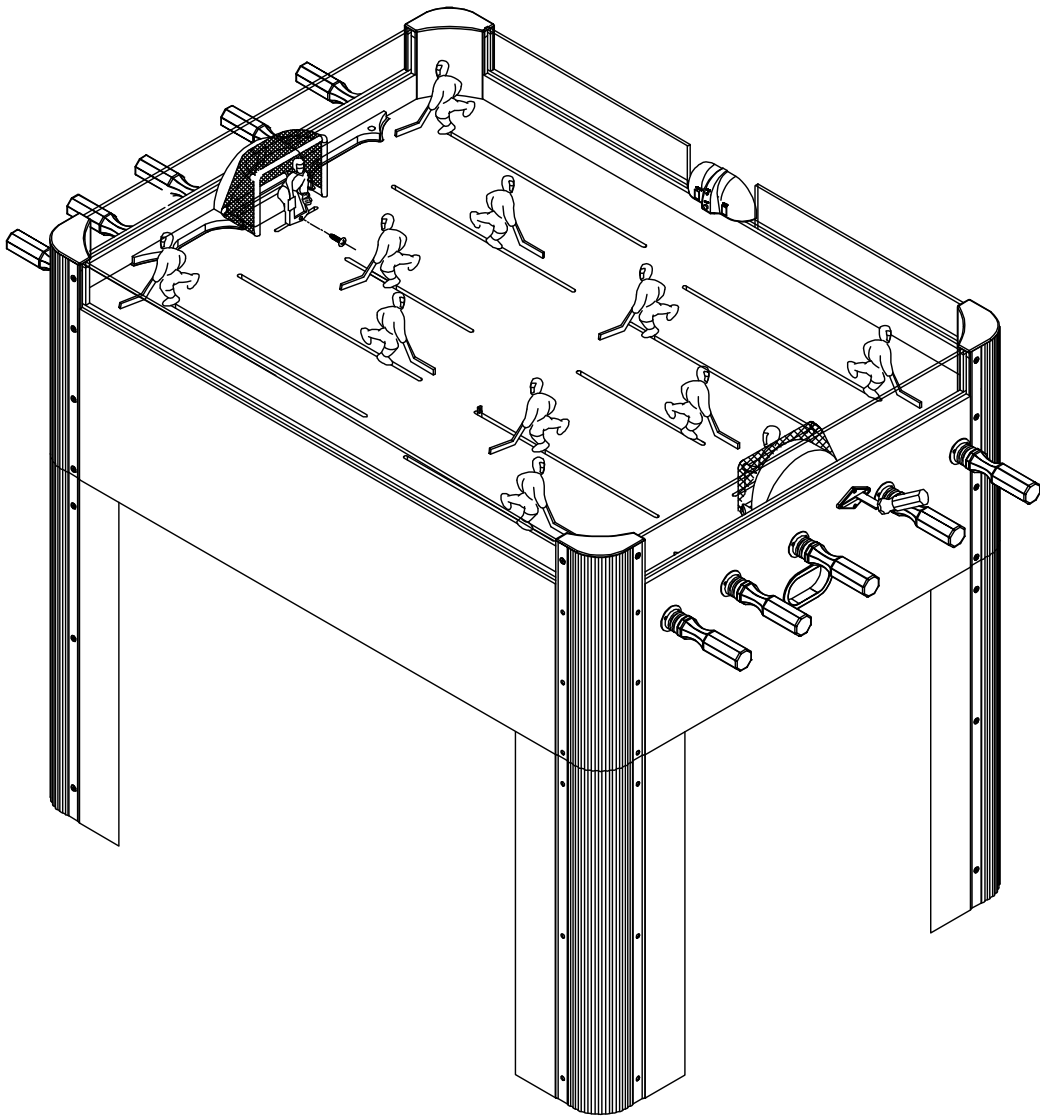

Rod Hockey Game Table Assembly Instruction

900356

PARTS IDENTIFIER

(Not to Scale)

P1 M6 Allen Key Bolt
16 Pieces

P2 M6 Flat Washer
16 Pieces

P3 3.5X18mm Washer
Head Screw 2 Pieces

P4 LEG 4Pieces

P5 Audio Wire
1 Piece

P6 Electron scorer
1 Piece

T1 Allen Wrench
1 Piece

A1 Hockey Puck
4 Pieces

P1

P3

Please open the electron Scorer battery cover and insert four batteries before play!

P3