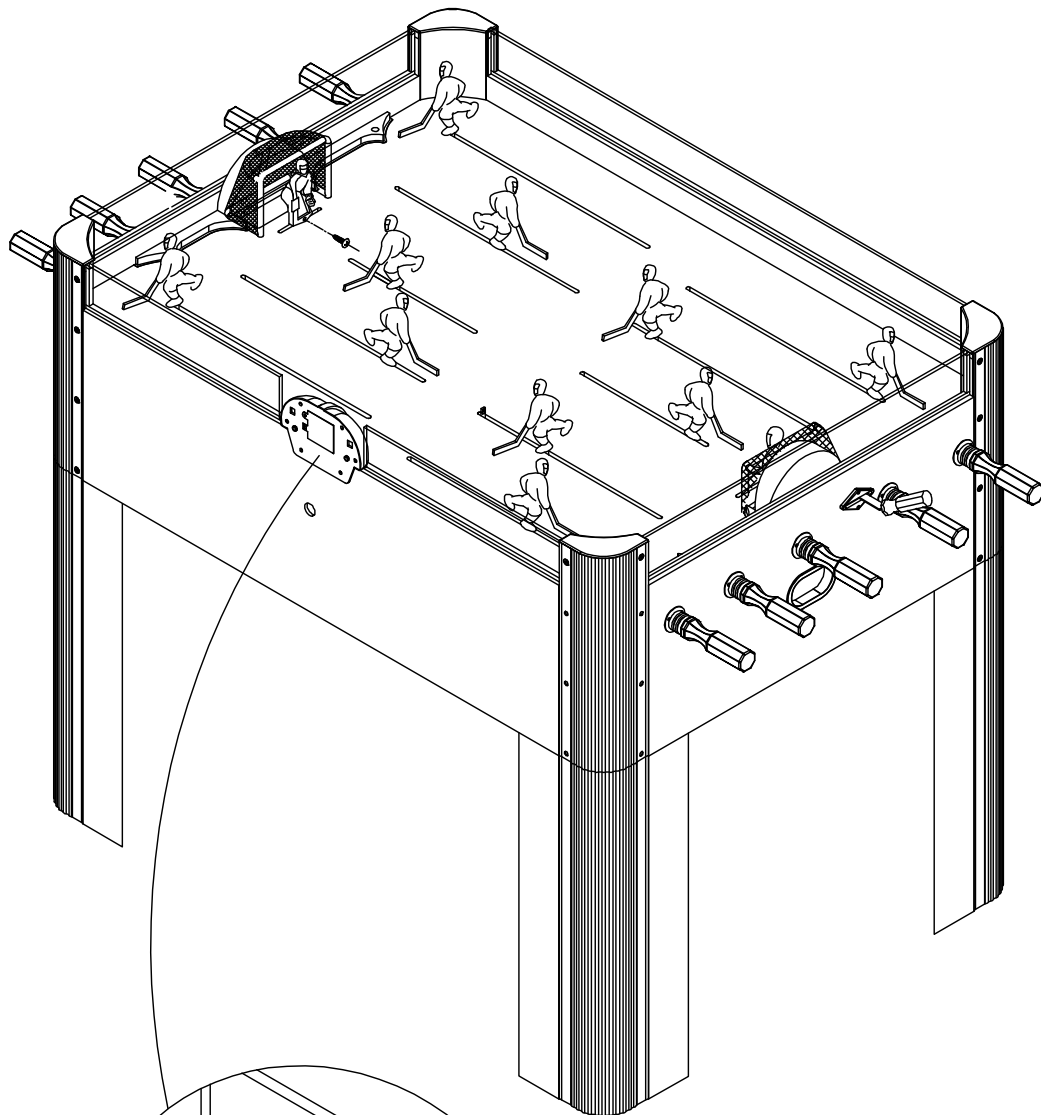

Rod Hockey Game Table Assembly Instruction

900356

PARTS IDENTIFIER

(Not to Scale)

P1 M6 Allen Key Bolt
16 Pieces

P2 M6 Flat Washer
16 Pieces

P3 3.5X18mm Washer
Head Screw 2 Pieces

P4 LEG 4Pieces

P5 Audio Wire
1 Piece

P6 Electron scorer
1 Piece

T1 Allen Wrench
1 Piece

A1 Hockey Puck
4 Pieces

P1

P3

Please open the electron Scorer battery cover and insert four batteries before play!

P3